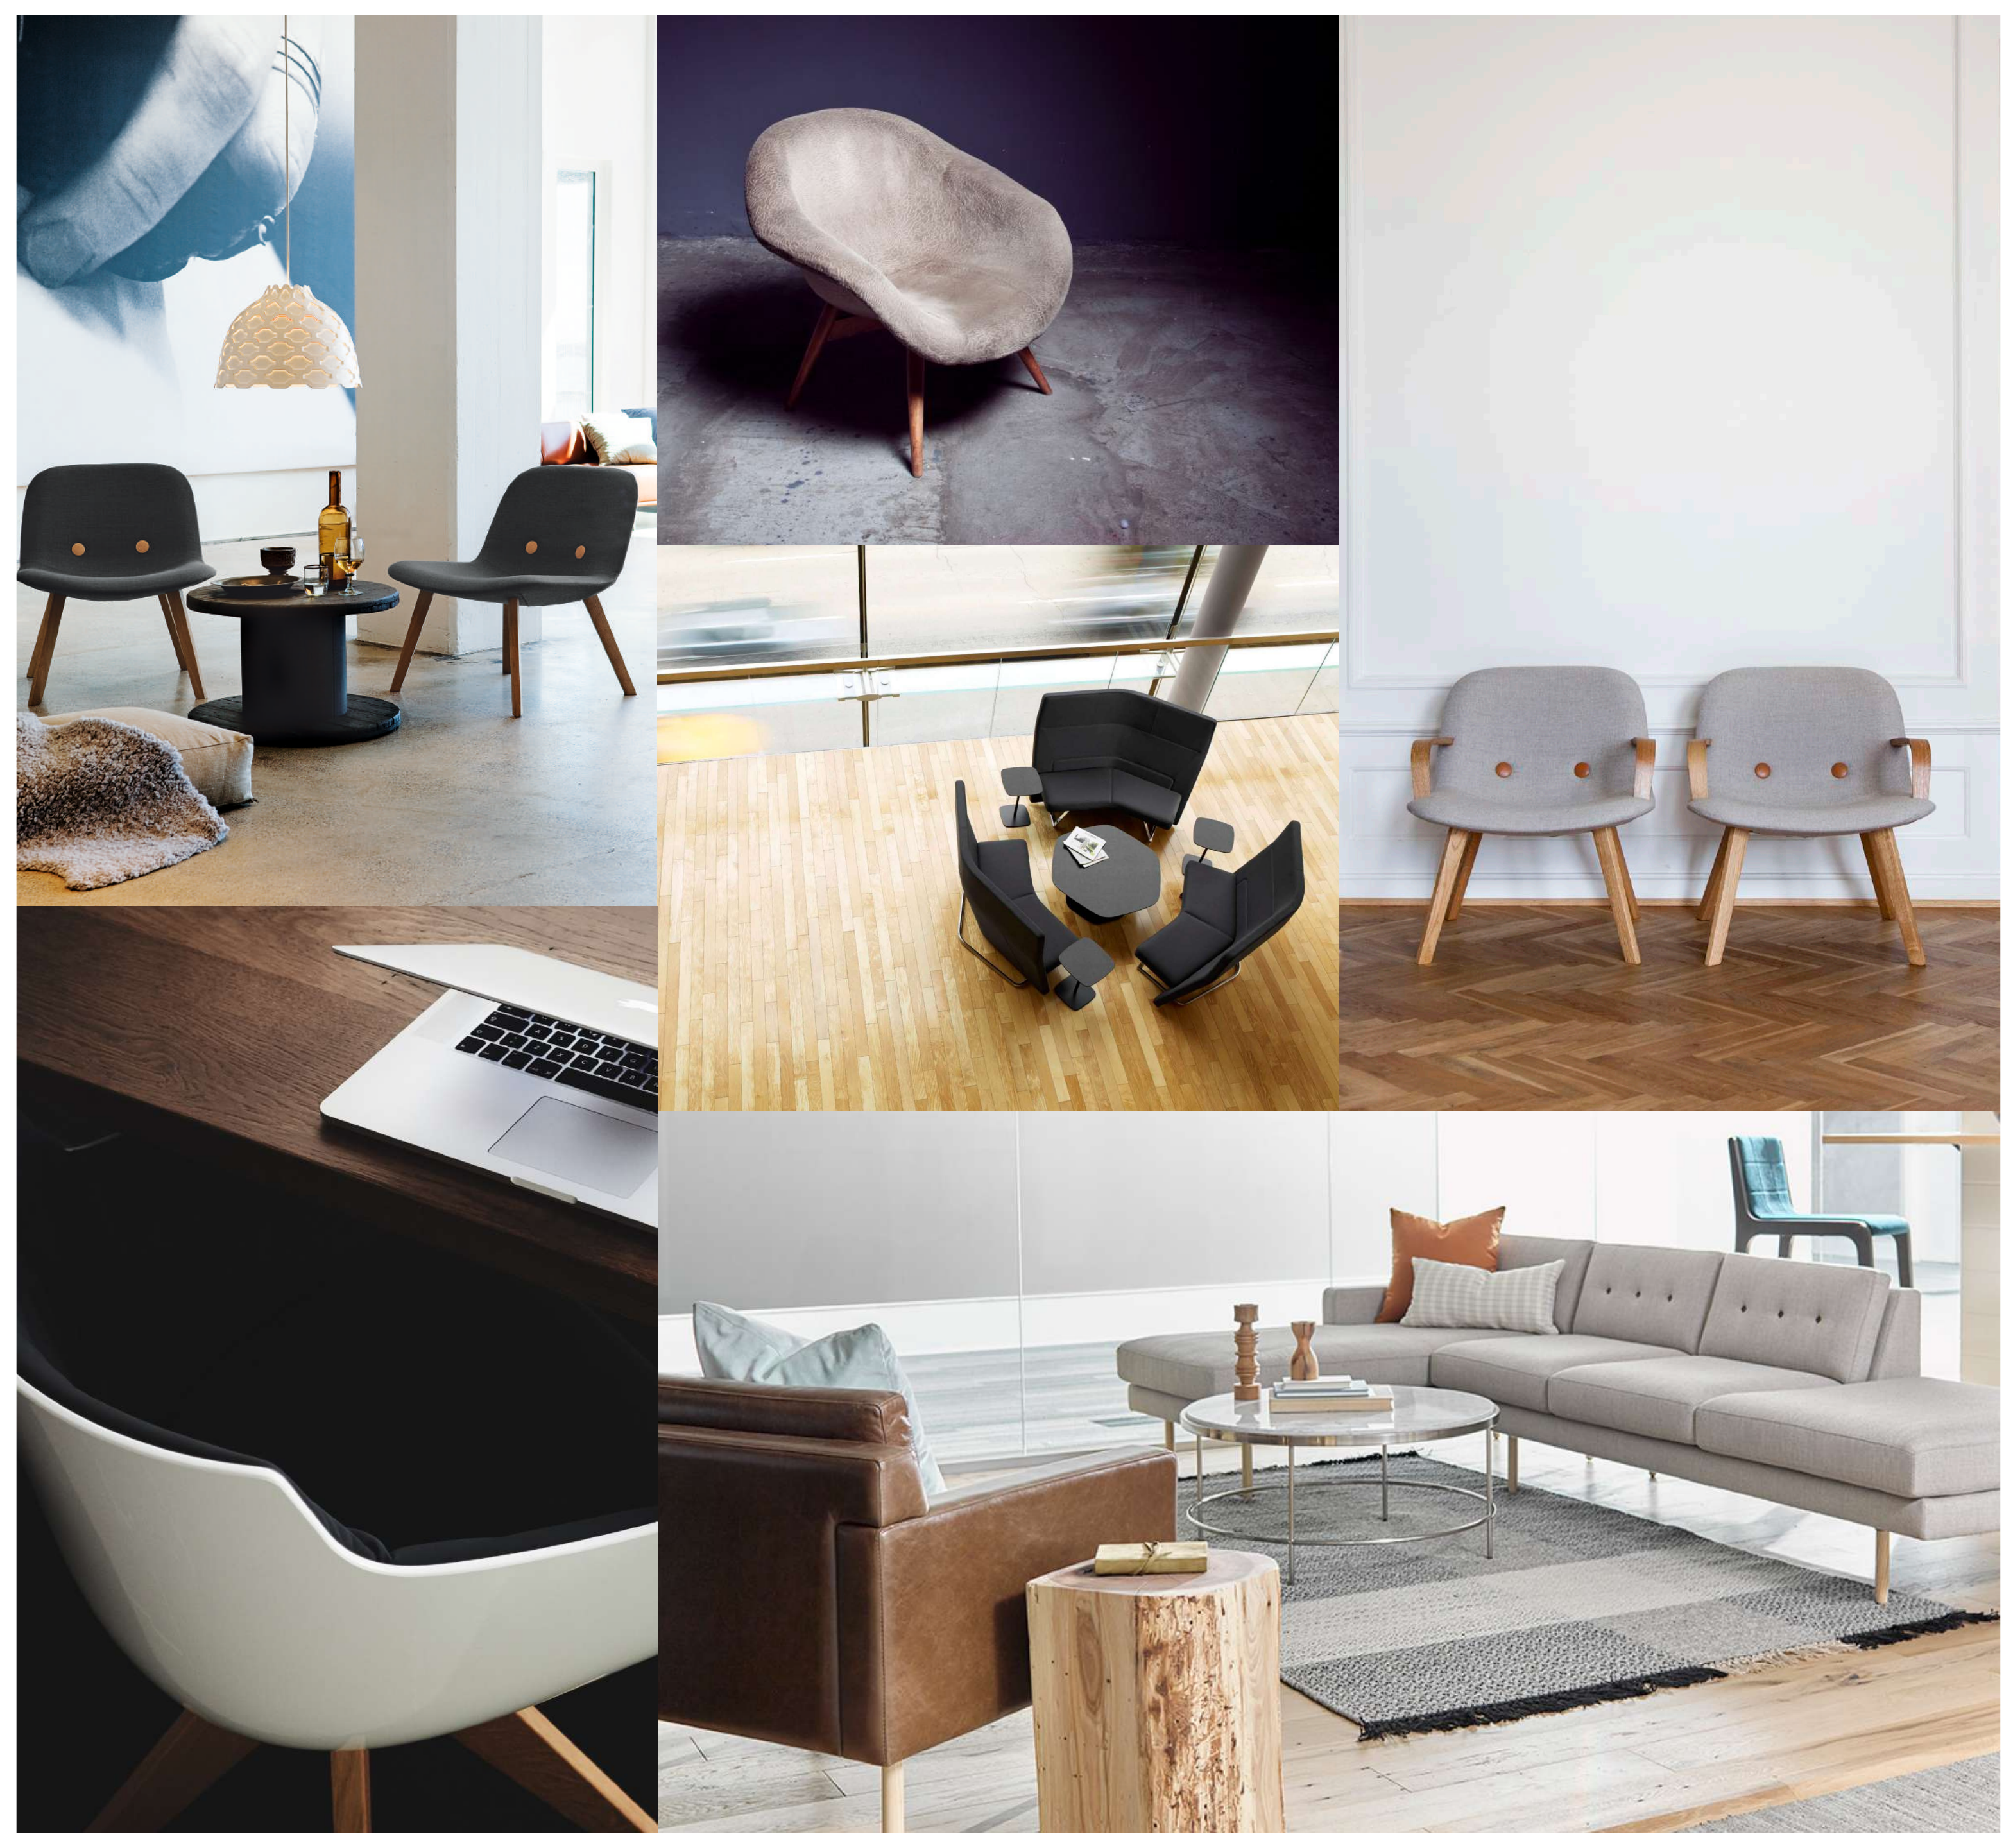

04

WHAT MAKES US UNIQUE

Our ability to create highly innovative & thoughtfully designed workspace solutions for all budgets both large and small.

We've strategically partnered with over 100+ furniture manufactures across the globe to develop a unique catalog that allows for full flexibility in solving for your company's needs or wants.